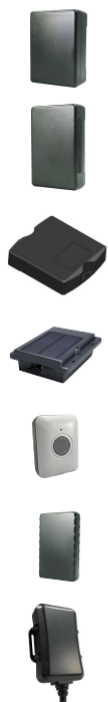

Hardware

Product	Description	Power	Duration	Common Uses
NMS821	Rugged Tracker	Battery	7 Year	Mid Sized Mobile Assets / SVR / Tool Boxes
NMS826	Rugged Tracker	Battery	3 Year	Smaller Mobile Assets / Tools / Remediation / Powersport
NMS828	Rugged Tracker	Battery + Wired	5 Year Minimum	Trailer Tracking / SVR
NMS4950	Solar Powered (Optional Wired)	Trailers	3 Year Minimum	Trailers
NMS825	Personal Tracker With SOS	Battery	7 Months	Field Service / Elder Care / Healthcare
NMS810	Rugged Wired 4 I/O's	Battery + Wired	N/A	Vehicles / SVR
NMS811	Wired 4 I/O's	Wired	6 Month Minimum	Generators / Heavy Equipment

NMS810

Wired Asset Tracker

Geotab Product ID: 10143

Extremely versatile 4G LTE tracking device. Monitor the location and status of vehicles, heavy machinery and other mobile assets. The NMS810-CM connects multiple sensors for monitoring key conditions. Multiple outputs are utilized for external device or vehicle system control. Additionally, Cat. M1 & NB1 capabilities keep data cost low and offers increased performance indoors.