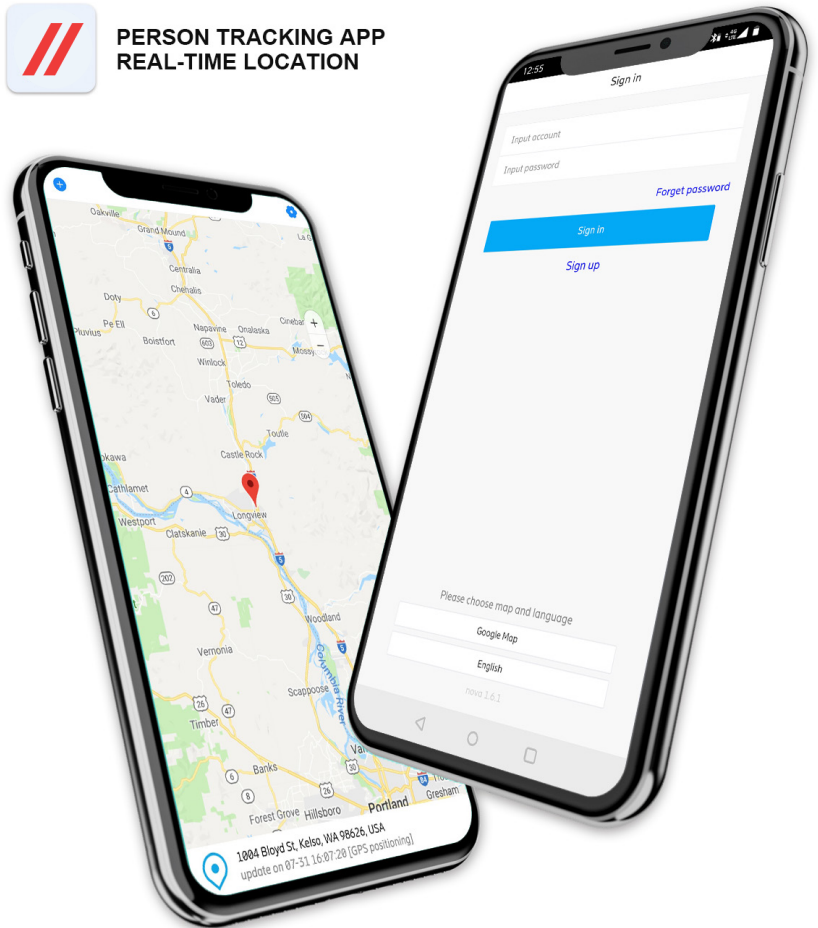

PERSONAL TRACKING APPLICATION:

Now available in the Google Play Store and the Apple App Store, Nova's Personal Tracking Application includes a full service GPS location tracking solution with real-time access to multiple enabled devices all in one place. Using the app you can locate a lost family member or employee with real-time alerts of their whereabouts. Geofencing gives further control by allowing specific perimeters to be set. Nova's personal tracking application simplifies life in the digital world, making it easy to stay connected to the people who matter the most.

PERSON TRACKING APP
REAL-TIME LOCATION

REMOTE WORKERS:

Remote workers need to have access to reliable two-way communication and S.O.S. Alerting. Those who are in charge of their safety need to be able to quickly locate their employees in case of an emergency.