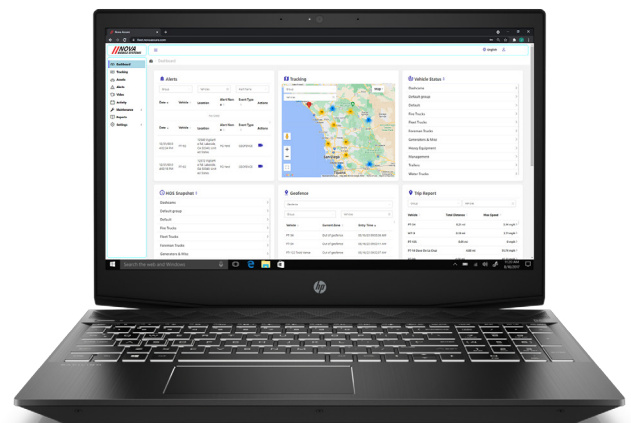

PERSONAL TRACKING APPLICATION:

Now available in the Google Play Store and the Apple App Store, Nova's Personal Tracking Application includes a full service GPS location tracking solution with real-time access to multiple enabled devices all in one place. Using the app you can locate a lost family member or employee with real-time alerts of their whereabouts. Geofencing gives further control by allowing specific perimeters to be set. Nova's personal tracking application simplifies life in the digital world, making it easy to stay connected to the people who matter the most.

PERSON TRACKING APP
REAL-TIME LOCATION

REMOTE WORKERS:

Remote workers need to have access to reliable two-way communication and S.O.S. Alerting. Those who are in charge of their safety need to be able to quickly locate their employees in case of an emergency.

Multiple Devices:

You can monitor an unlimited number of tracking devices in your account. For business tracking, you can even use the same account for all of your devices. In this way, all of your devices will then be managed on the same map.

GROUPING DEVICES:

You can group your devices in your account. Then you can view the location map by group, or allow other users to view your group of devices.

DEVICE REPORTING:

Gain access to real-time and historical reports of your personal tracking device's location, geofences entry/exit perimeters and overall mileage from specific days or times of device operation. This helps managers refine daily activity, maximize efficiency and monitor the performance of their employees.